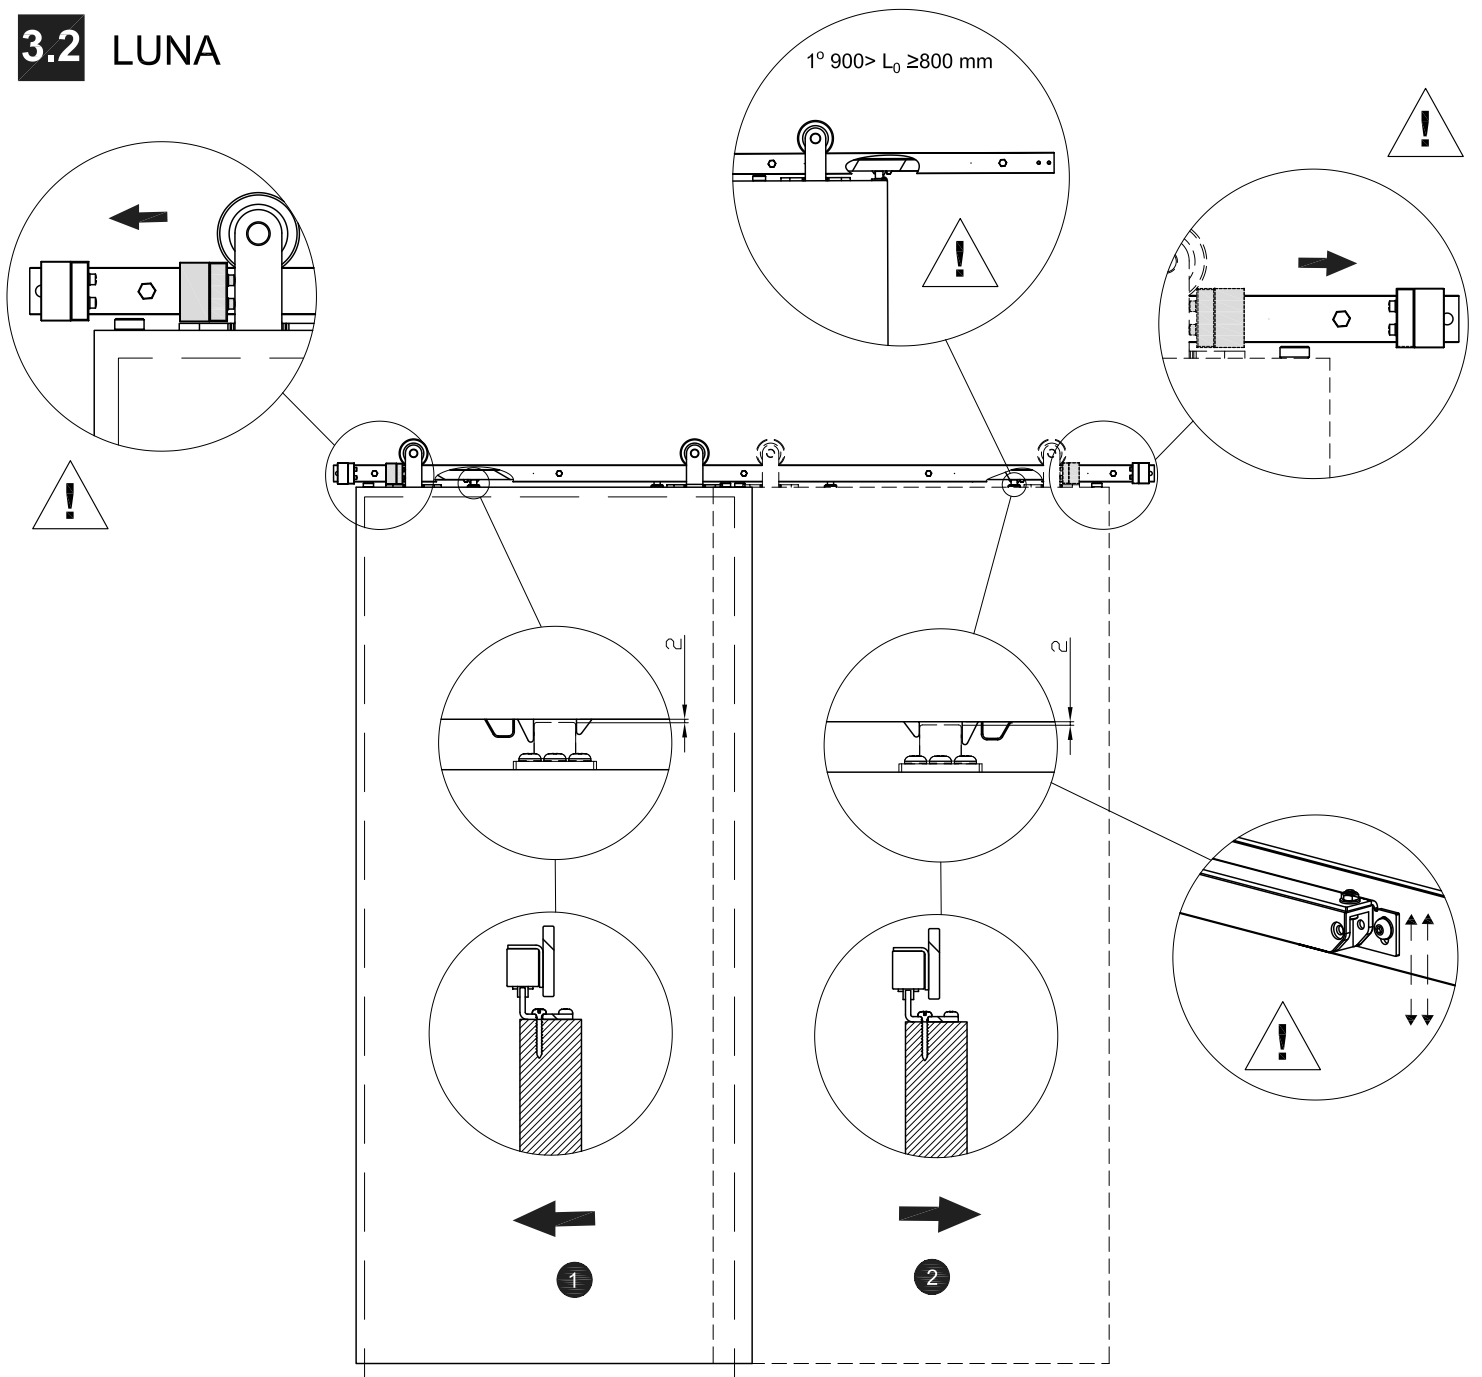

VALCOMP
by MANTION

SILENT-STOP 321-053

x2

x2

x1

St 4,2x25

x6

M5x6

x4

Ø5

x4

1

2

3.1 REA

3.2 LUNA

3.3 TEMIDA