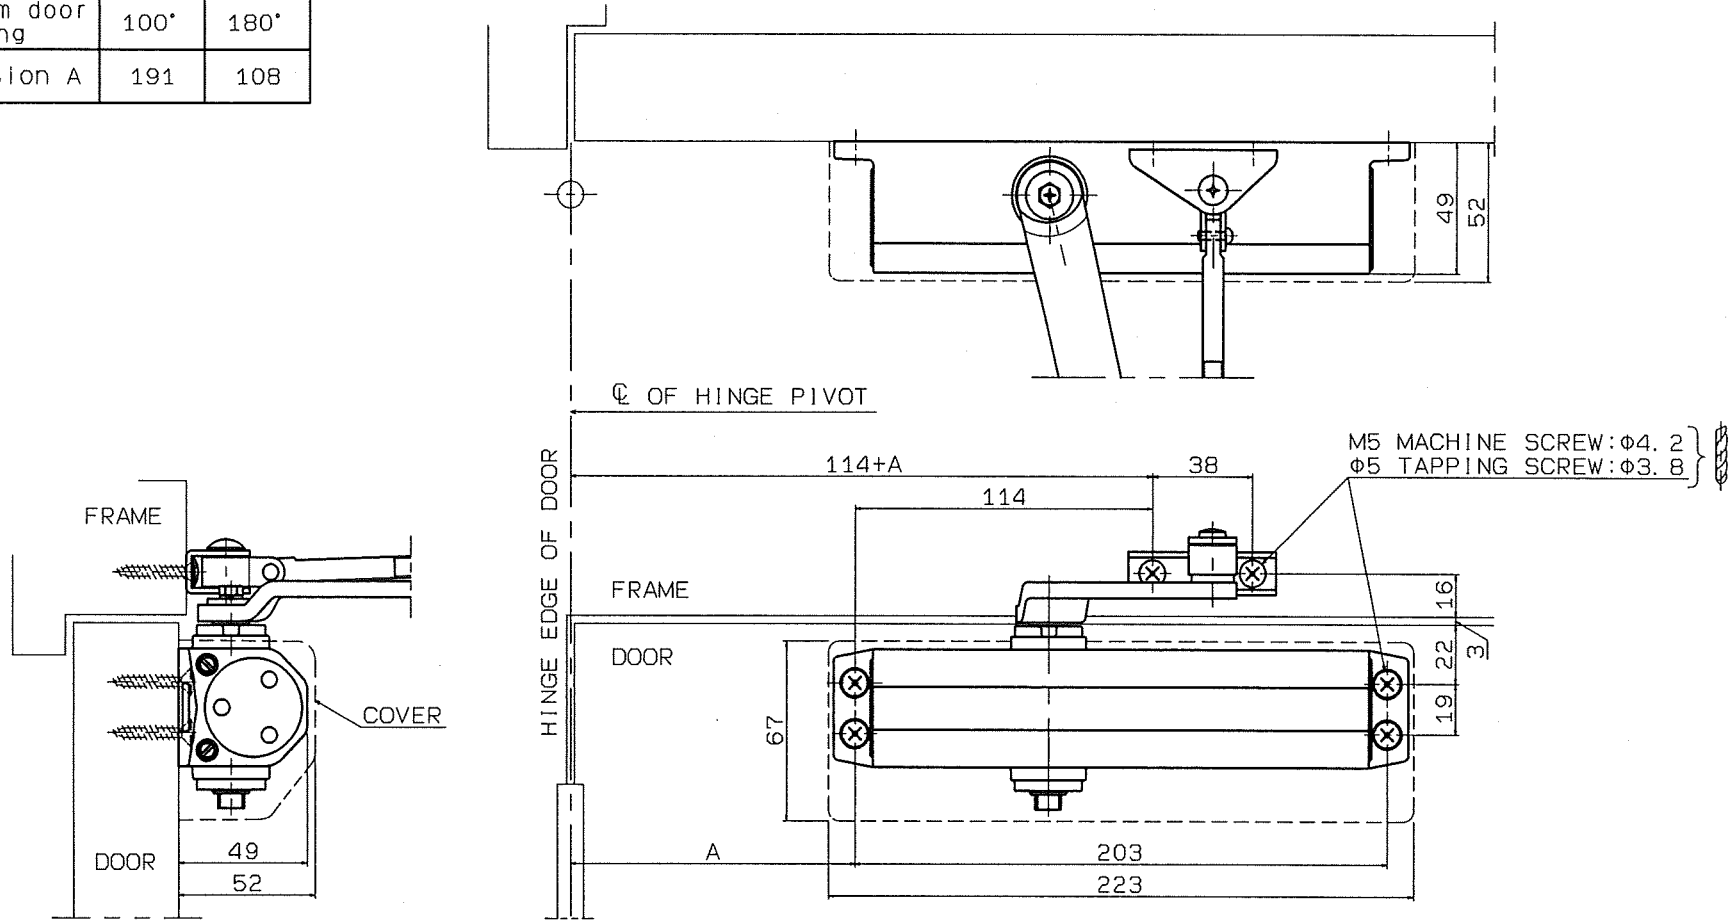

Size	with full cover		Maximum door weight	Maximum door width	
	Without backcheck	With backcheck		Interior	Exterior
2	D-1552	D-1552BC	50kg	900mm	800mm
3	D-1553	D-1553BC	65kg	1050mm	900mm
4	D-1554	D-1554BC	80kg	1200mm	950mm

● Without hold-open

● Dimension A

Maximum door opening	100°	180°
Dimension A	191	108

RYOBI LIMITED

PRODUCTS

DOOR CLOSER

APPLICATION

Standard

MODEL No.

D-1552, D-1553, D-1554

DATE

04/09/2019

REV.

Size	With full cover		Maximum door weight	Maximum door width	
	without backcheck	with backcheck		Interior	Exterior
2	D-1552P	D-1552BCP	50kg	900mm	800mm
3	D-1553P	D-1553BCP	65kg	1050mm	900mm
4	D-1554P	D-1554BCP	80kg	1200mm	950mm

● Without hold-open

● Dimension A·B

Maximum door opening	100°	180°
Dimension A	184	108
Dimension B	238	168

RYOBI LIMITED

PRODUCTS

DOOR CLOSER

APPLICATION

Parallel arm