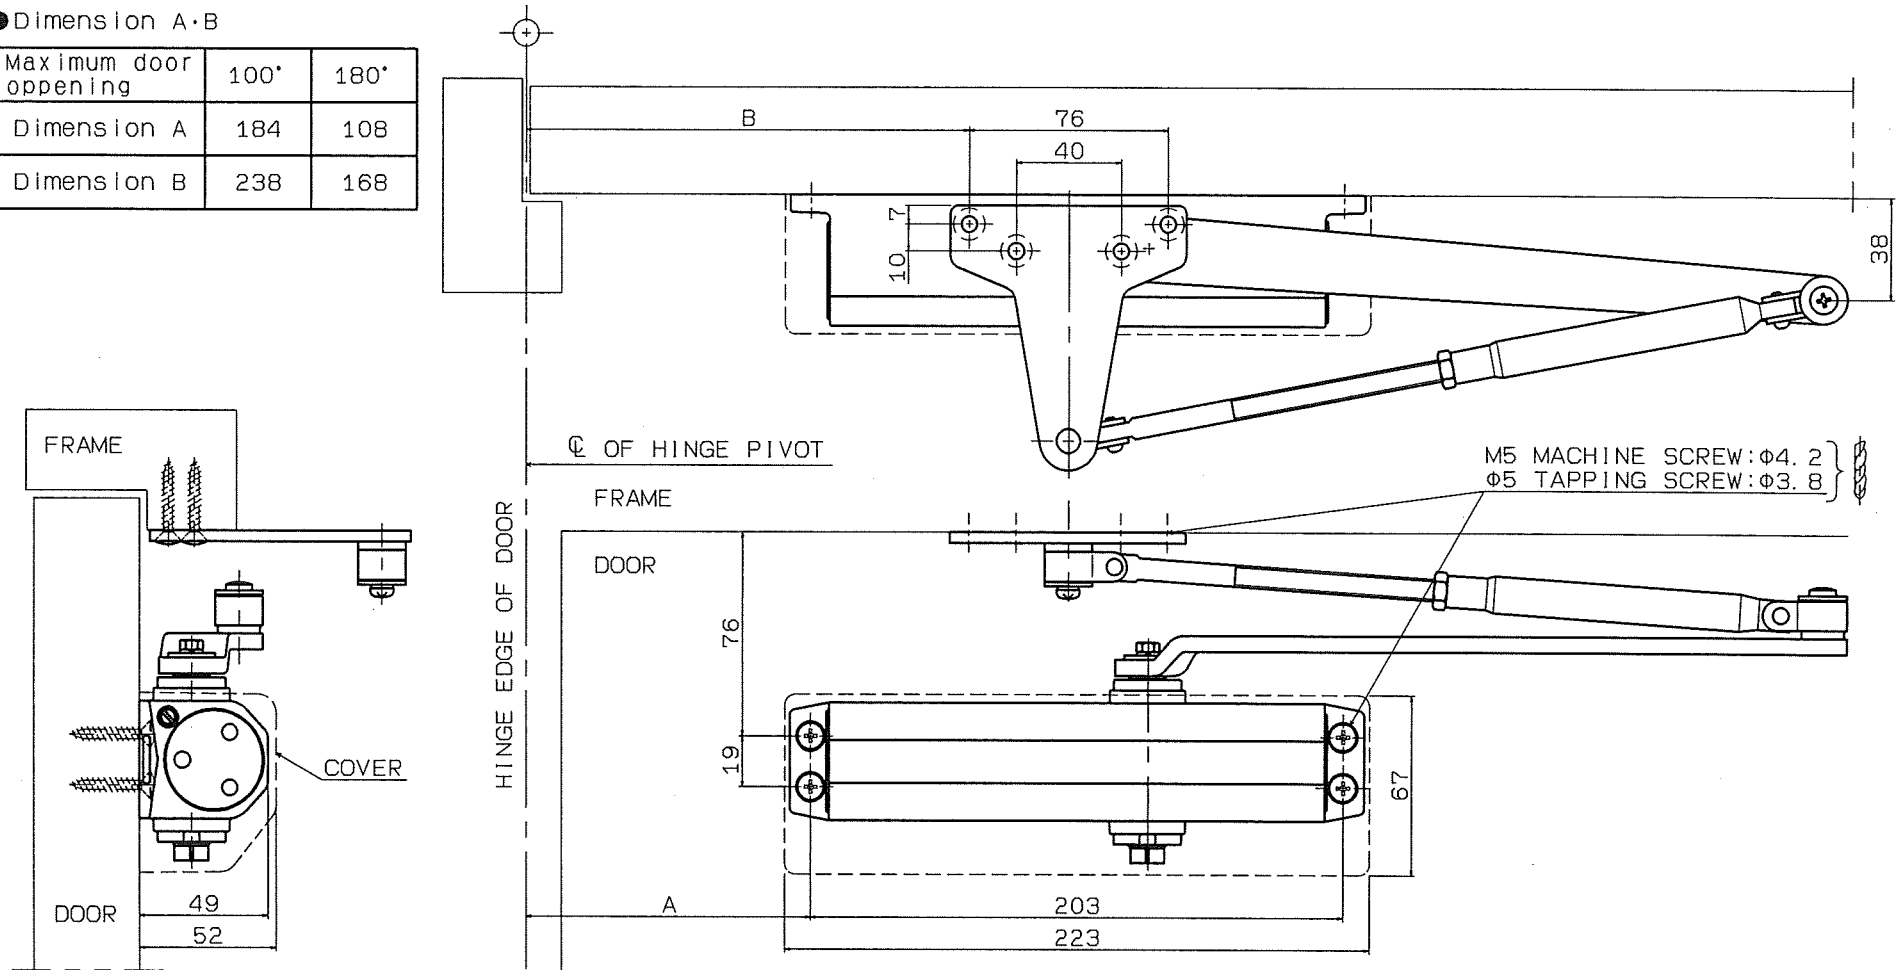

Size	with full cover		Maximum door weight	Maximum door width	
	Without backcheck	With backcheck		Interior	Exterior
2	D-1552	D-1552BC	50kg	900mm	800mm
3	D-1553	D-1553BC	65kg	1050mm	900mm
4	D-1554	D-1554BC	80kg	1200mm	950mm

● Without hold-open

● Dimension A

Maximum door opening	100°	180°
Dimension A	191	108

RYOBI LIMITED

PRODUCTS

DOOR CLOSER

APPLICATION

Standard

MODEL No.

D-1552, D-1553, D-1554

DATE

04/09/2019

REV.

Size	With full cover		Maximum door weight	Maximum door width	
	without backcheck	with backcheck		Interior	Exterior
2	D-1552P	D-1552BCP	50kg	900mm	800mm
3	D-1553P	D-1553BCP	65kg	1050mm	900mm
4	D-1554P	D-1554BCP	80kg	1200mm	950mm

● Without hold-open

● Dimension A·B

Maximum door opening	100°	180°
Dimension A	184	108
Dimension B	238	168

RYOBI LIMITED

PRODUCTS

DOOR CLOSER

APPLICATION

Parallel arm